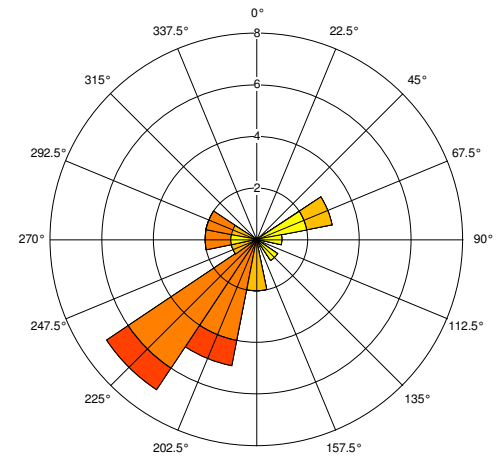

13/7

0 3 6 10 16 (knots)
 0 1.5 3.1 5.1 8.2 (m/s)
 Wind speed

14/7

0 3 6 10 16 (knots)
 0 1.5 3.1 5.1 8.2 (m/s)
 Wind speed

15/7

0 3 6 10 16 (knots)
 0 1.5 3.1 5.1 8.2 (m/s)
 Wind speed

16/7

0 3 6 10 16 (knots)
 0 1.5 3.1 5.1 8.2 (m/s)
 Wind speed