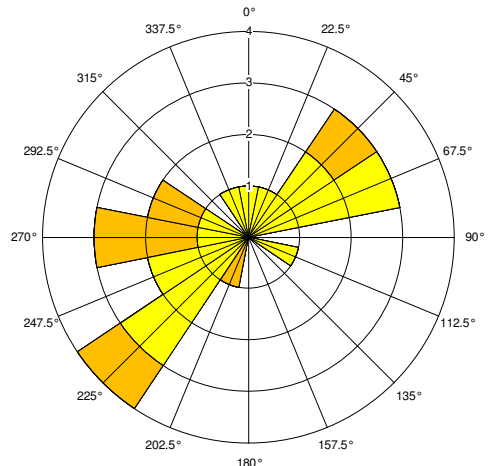

3:00

0 3 6 10 16 (knots)
0 1.5 3.1 5.1 8.2 (m/s)
Wind speed

4:00

0 3 6 10 16 (knots)
0 1.5 3.1 5.1 8.2 (m/s)
Wind speed

5:00

0 3 6 10 16 (knots)
0 1.5 3.1 5.1 8.2 (m/s)
Wind speed

6:00

0 3 6 10 16 (knots)
0 1.5 3.1 5.1 8.2 (m/s)
Wind speed