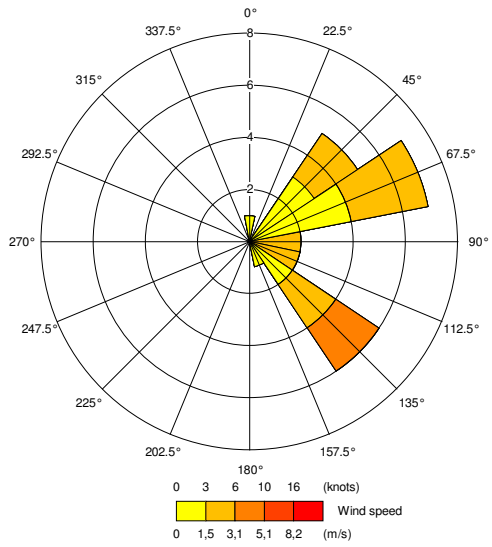

18/7

19/7

20/7

21/7

22/7

23/7