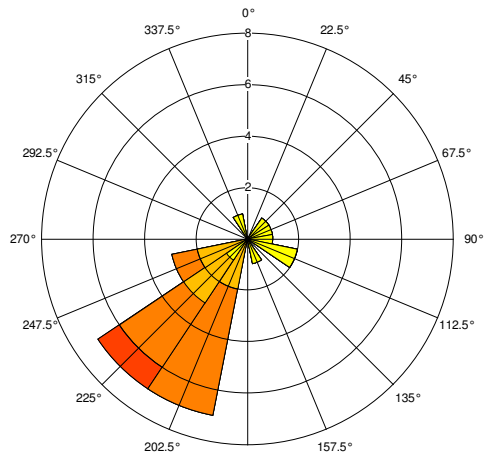

13/7

0 3 6 10 16 (knots)
 0 1.5 3.1 5.1 8.2 (m/s)
 Wind speed

14/7

0 3 6 10 16 (knots)
 0 1.5 3.1 5.1 8.2 (m/s)
 Wind speed

15/7

0 3 6 10 16 (knots)
 0 1.5 3.1 5.1 8.2 (m/s)
 Wind speed

16/7

0 3 6 10 16 (knots)
 0 1.5 3.1 5.1 8.2 (m/s)
 Wind speed