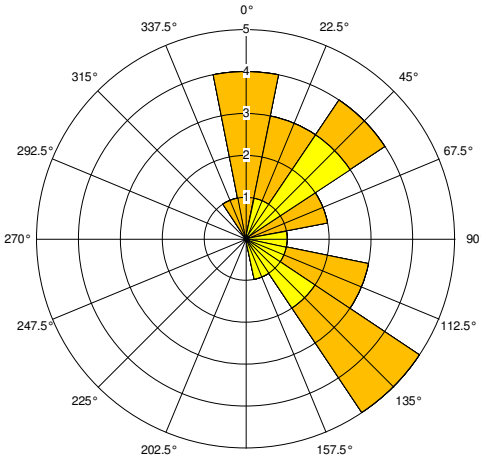

13/7

0 3 6 10 16 (knots)
 0 1.5 3.1 5.1 8.2 (m/s)
 Wind speed

14/7

0 3 6 10 16 (knots)
 0 1.5 3.1 5.1 8.2 (m/s)
 Wind speed

15/7

0 3 6 10 16 (knots)
 0 1.5 3.1 5.1 8.2 (m/s)
 Wind speed

16/7

0 3 6 10 16 (knots)
 0 1.5 3.1 5.1 8.2 (m/s)
 Wind speed