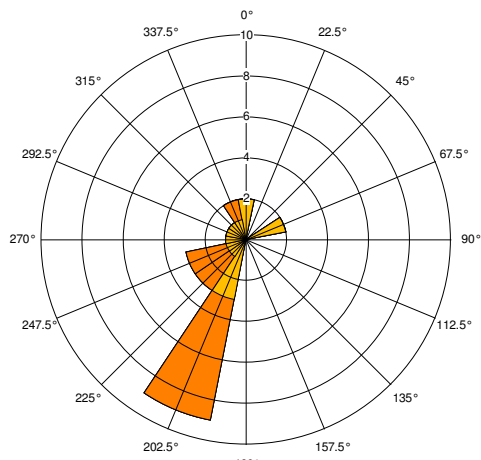

13/7

0 3 6 10 16 (knots)
 0 1.5 3.1 5.1 8.2 (m/s)
 Wind speed

14/7

0 3 6 10 16 (knots)
 0 1.5 3.1 5.1 8.2 (m/s)
 Wind speed

15/7

0 3 6 10 16 (knots)
 0 1.5 3.1 5.1 8.2 (m/s)
 Wind speed

16/7

0 3 6 10 16 (knots)
 0 1.5 3.1 5.1 8.2 (m/s)
 Wind speed