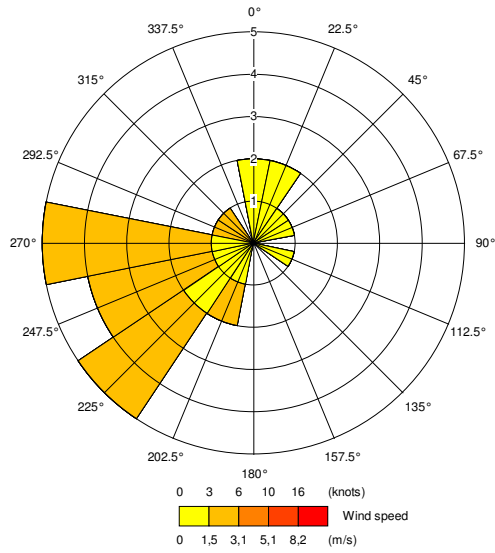

7:00

8:00

9:00

10:00

11:00

12:00