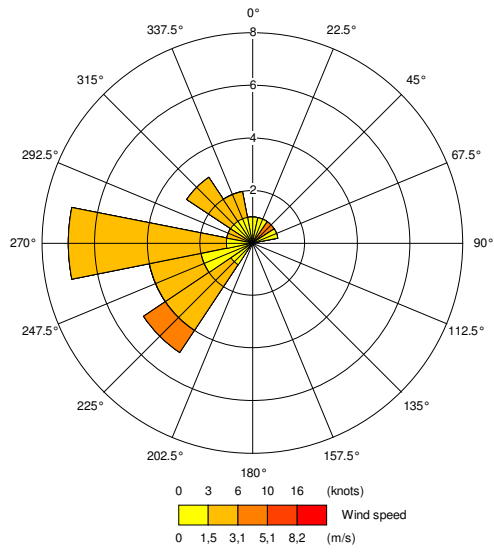

7:00

8:00

9:00

10:00

11:00

12:00