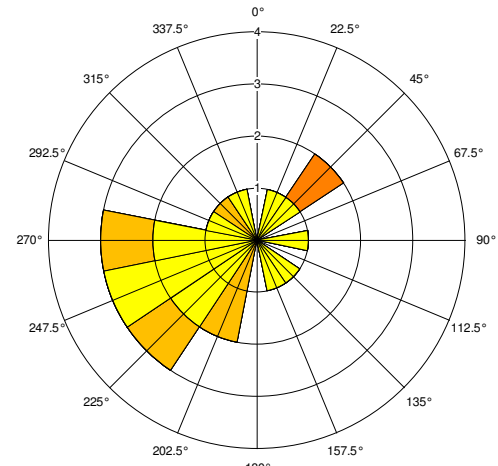

3:00

0 3 6 10 16 (knots)
0 1.5 3.1 5.1 8.2 (m/s)
Wind speed

4:00

0 3 6 10 16 (knots)
0 1.5 3.1 5.1 8.2 (m/s)
Wind speed

5:00

0 3 6 10 16 (knots)
0 1.5 3.1 5.1 8.2 (m/s)
Wind speed

6:00

0 3 6 10 16 (knots)
0 1.5 3.1 5.1 8.2 (m/s)
Wind speed