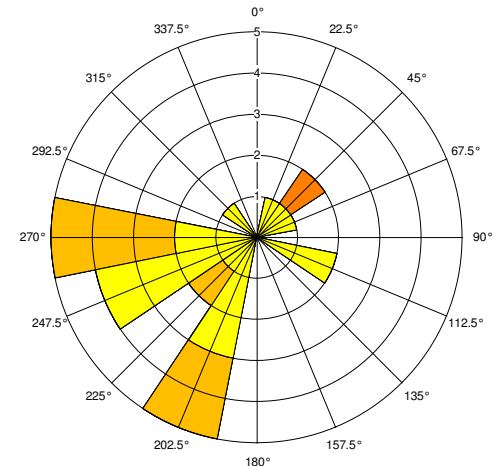

3:00

0 3 6 10 16 (knots)
0 1.5 3.1 5.1 8.2 (m/s)
Wind speed

4:00

0 3 6 10 16 (knots)
0 1.5 3.1 5.1 8.2 (m/s)
Wind speed

5:00

0 3 6 10 16 (knots)
0 1.5 3.1 5.1 8.2 (m/s)
Wind speed

6:00

0 3 6 10 16 (knots)
0 1.5 3.1 5.1 8.2 (m/s)
Wind speed