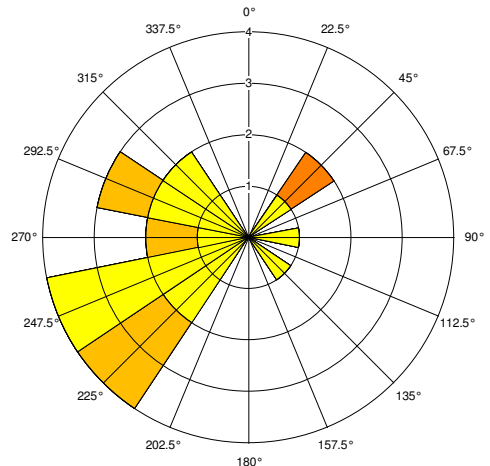

3:00

0 3 6 10 16 (knots)
0 1.5 3.1 5.1 8.2 (m/s)
Wind speed

4:00

0 3 6 10 16 (knots)
0 1.5 3.1 5.1 8.2 (m/s)
Wind speed

5:00

0 3 6 10 16 (knots)
0 1.5 3.1 5.1 8.2 (m/s)
Wind speed

6:00

0 3 6 10 16 (knots)
0 1.5 3.1 5.1 8.2 (m/s)
Wind speed