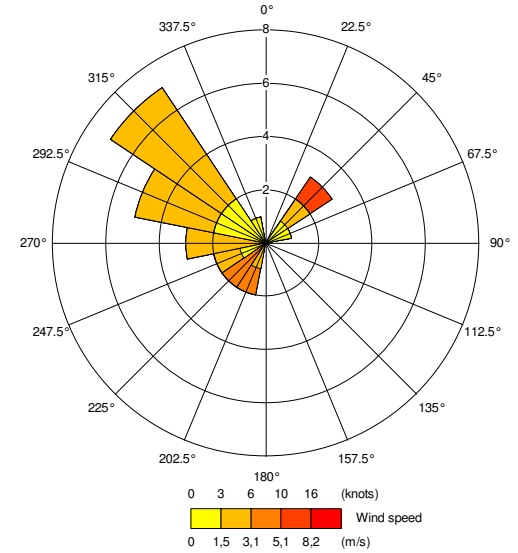

7:00

8:00

9:00

10:00

11:00

12:00