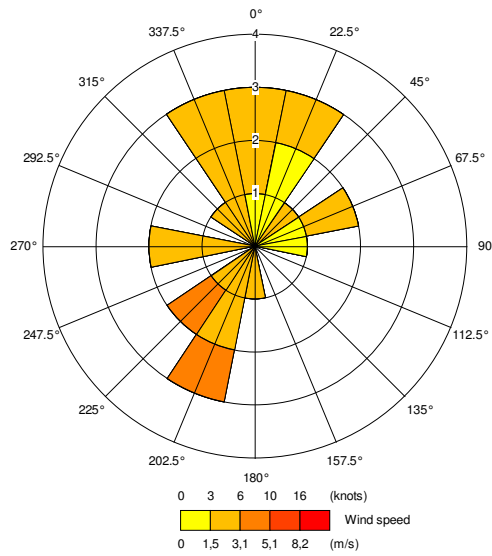

13/7

0 3 6 10 16 (knots)
 0 1.5 3.1 5.1 8.2 (m/s)
 Wind speed

14/7

0 3 6 10 16 (knots)
 0 1.5 3.1 5.1 8.2 (m/s)
 Wind speed

15/7

0 3 6 10 16 (knots)
 0 1.5 3.1 5.1 8.2 (m/s)
 Wind speed

16/7

0 3 6 10 16 (knots)
 0 1.5 3.1 5.1 8.2 (m/s)
 Wind speed

17/7

0 3 6 10 16 (knots)
 0 1.5 3.1 5.1 8.2 (m/s)
 Wind speed

18/7

19/7

20/7

21/7

22/7

23/7