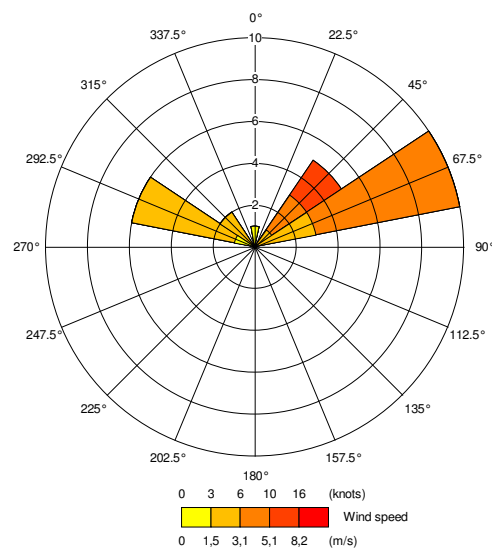

13/7

0 3 6 10 16 (knots)
 0 1.5 3.1 5.1 8.2 (m/s)
 Wind speed

14/7

0 3 6 10 16 (knots)
 0 1.5 3.1 5.1 8.2 (m/s)
 Wind speed

15/7

0 3 6 10 16 (knots)
 0 1.5 3.1 5.1 8.2 (m/s)
 Wind speed

16/7

0 3 6 10 16 (knots)
 0 1.5 3.1 5.1 8.2 (m/s)
 Wind speed

17/7

0 3 6 10 16 (knots)
 0 1.5 3.1 5.1 8.2 (m/s)
 Wind speed

18/7

19/7

20/7

21/7

22/7

23/7