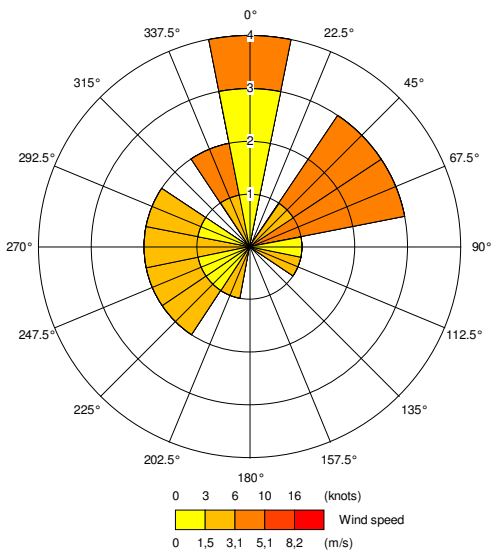

13/7

0 3 6 10 16 (knots)
 0 1.5 3.1 5.1 8.2 (m/s)
 Wind speed

14/7

0 3 6 10 16 (knots)
 0 1.5 3.1 5.1 8.2 (m/s)
 Wind speed

15/7

0 3 6 10 16 (knots)
 0 1.5 3.1 5.1 8.2 (m/s)
 Wind speed

16/7

0 3 6 10 16 (knots)
 0 1.5 3.1 5.1 8.2 (m/s)
 Wind speed

17/7

0 3 6 10 16 (knots)
 0 1.5 3.1 5.1 8.2 (m/s)
 Wind speed

18/7

19/7

20/7

21/7

22/7

23/7