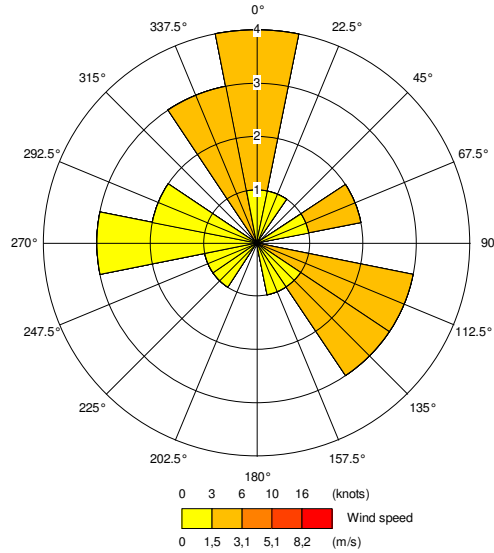

13/7

0 3 6 10 16 (knots)
 0 1.5 3.1 5.1 8.2 (m/s)
 Wind speed

14/7

0 3 6 10 16 (knots)
 0 1.5 3.1 5.1 8.2 (m/s)
 Wind speed

15/7

0 3 6 10 16 (knots)
 0 1.5 3.1 5.1 8.2 (m/s)
 Wind speed

16/7

0 3 6 10 16 (knots)
 0 1.5 3.1 5.1 8.2 (m/s)
 Wind speed

17/7

0 3 6 10 16 (knots)
 0 1.5 3.1 5.1 8.2 (m/s)
 Wind speed

18/7

19/7

20/7

21/7

22/7

23/7

24/7

25/7

26/7

27/7

28/7

29/7

30/7

31/7