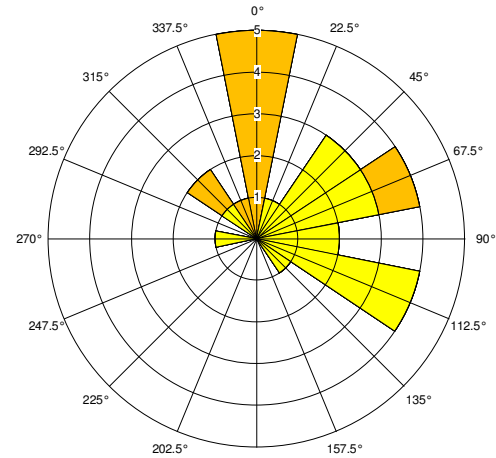

0 3 6 10 16 (knots)
0 1.5 3.1 5.1 8.2 (m/s)
Wind speed